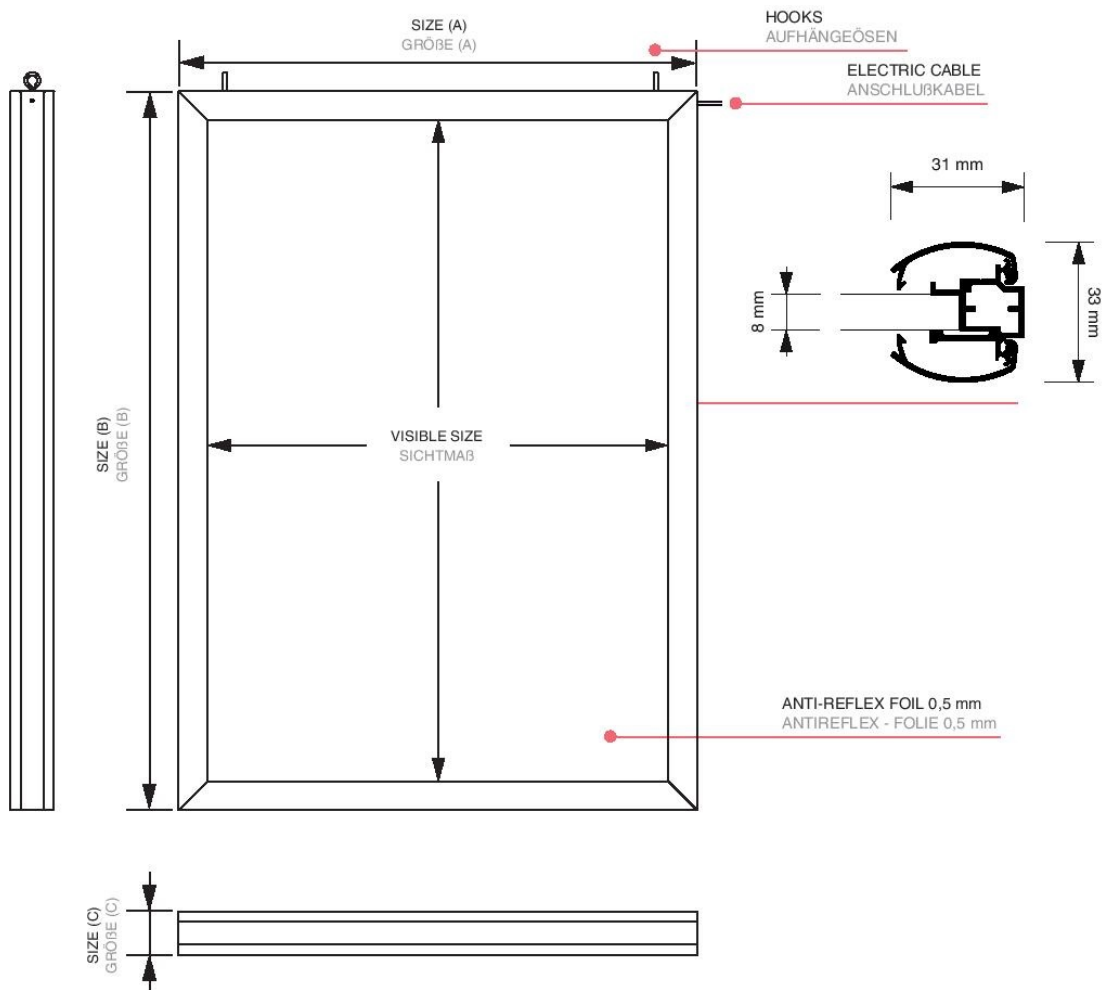

PRODUCT SHEET

LED Poster Light box Double-sided

ILLUMINATED DISPLAYS > LED POSTER FRAMES

ACCESSORIES ZUBEHÖR